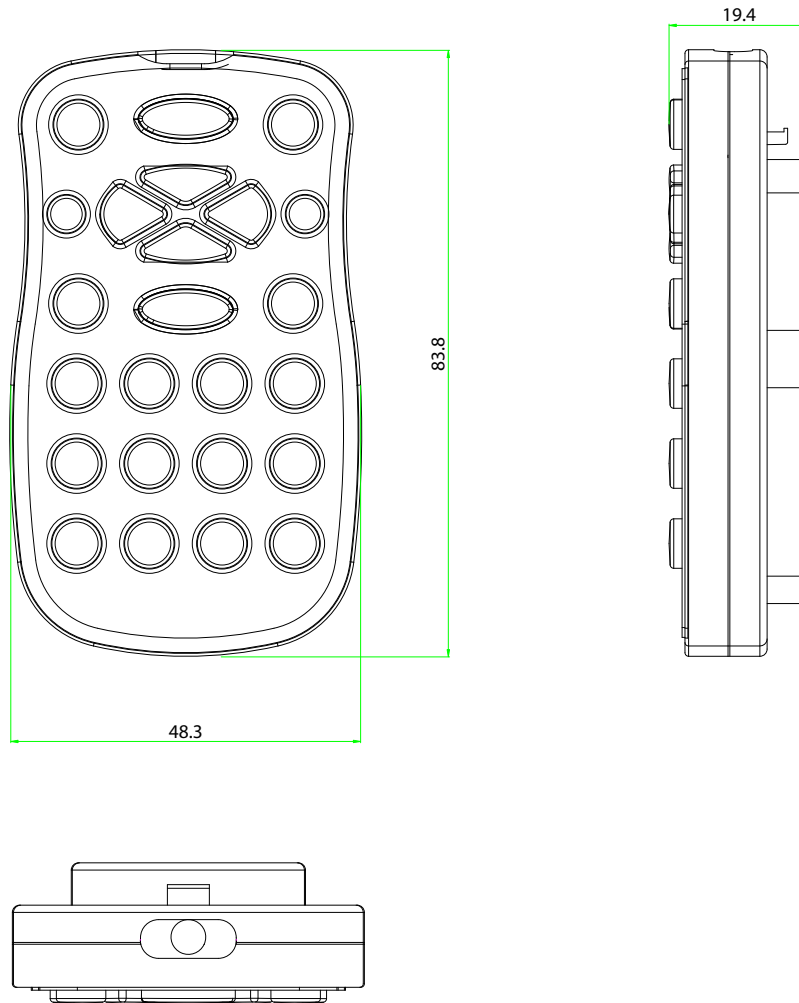

SR-24

SR-24
Up to 24 Keys
Dimensions (mm.) 83.8 x 48.3 x 19.4
Silicone Rubber Keypad
Batteries: 2 x AAA

*Not to scale